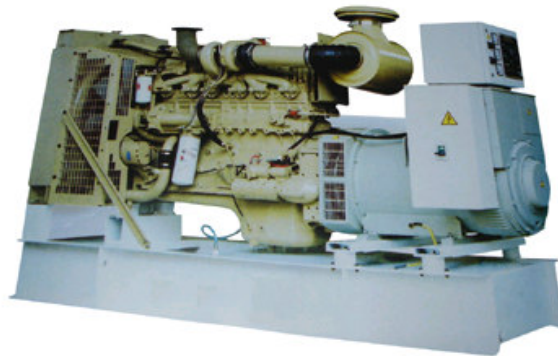

Generator Set Parts

Actuators, Governor Controls, AVR Regulators, Magnetic Pick-ups...

Replacement
Solutions

GENERATOR SETS
OPTIONAL PARTS

GOVERNOR	CONTROLS
PT.3044195	NT855
PT.3044196	NT EFC
PT.3032733	NT855
PT.3037359	NT855
PT.3098693	KTA19 EFC
PT.3062322	M11
PT.3062323	KTA38

ACTUATORS

PT.3408324	NT855
PT.3408326	KTA19
PT.3408328	KTA38
PT.3044190	BIG FLOW

MAGNETIC PICK-UPS

PT.3034572
PT.3039524

AVR REGULATORS

PT.SX341	AVR
PT.SX440	AVR
PT.MX341	
PT.305-0824	
PT.MX440	
PT.305-0846	

RECTIFIERS

PT.RSK-1101	BCI
PT.RSK-2001	UC
PT.RSK-5001	HC4-5
PT.RSK-6001	HC6-7

TRANSFORMERS

PT.45-0196	HC4
PT.45-0197	HC5
PT.45-0198	HC6-7
PT.305-0868	

GENSET FLYWHEELS

PT.3028513	NHC
PT.3023510	NTA855-G
PT.3024105	KTA19-G
PT.3021394	KTA38-G

FLYWHEEL HOUSINGS

MAIN CIRCUIT
BOARDS
OVER SPEED
SWITCHES
FREQUENCY
DETECTORS
INSTRUMENT PANELS

Your No1 Source for Cummins - Komatsu - Detroit Diesel Engine Parts Since 1973...

A Wide Range of Generator Set Optional Parts for Cummins

OEM Quality
Generator Set Options for
Cummins Engines

Please Contact Your Nearest PTC Distributor or Dealer for more information..

PTC POWER - USA

2822 Juniper Street Fairfax, VA 22031 USA

sales@ptcpower.com

Ph:703-641-0400 Fax:703-641-0021