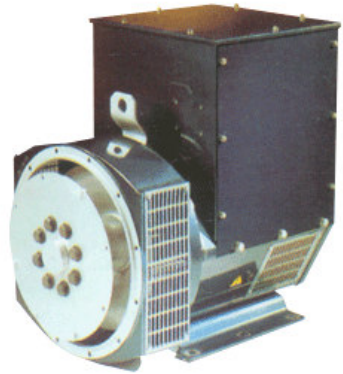

# Generator Set Parts

Actuators, Governor Controls, AVR Regulators, Magnetic Pick-ups...

Replacement  
Solutions

GENERATOR SETS  
OPTIONAL PARTS

GOVERNOR	CONTROLS
PT.3044195	NT855
PT.3044196	NT EFC
PT.3032733	NT855
PT.3037359	NT855
PT.3098693	KTA19 EFC
PT.3062322	M11
PT.3062323	KTA38

FLYWHEEL HOUSINGS

MAIN CIRCUIT  
BOARDS  
OVER SPEED  
SWITCHES  
FREQUENCY  
DETECTORS  
INSTRUMENT PANELS

Your No1 Source for Cummins - Komatsu - Detroit Diesel Engine Parts Since 1973...

A Wide Range of Generator Set Optional Parts for Cummins